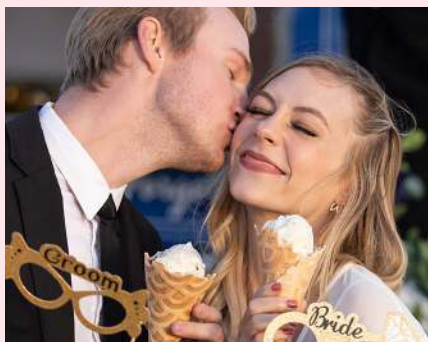

ATOMIC CATERING

A wedding is the ultimate celebration, and what is celebration without Ice cream? Make your wedding perfect with the classic charm and vintage vibe of Atomic Creamery. We will bring our 16ft 1958 Airstream, which has been converted into a one of a kind ice cream bar. It's classic and nostalgic and sure to make your event unforgettable. Your guests will have huge smiles on their faces when they bite into delicious & creamy all natural ice cream served up by one of our trained nitroteers.